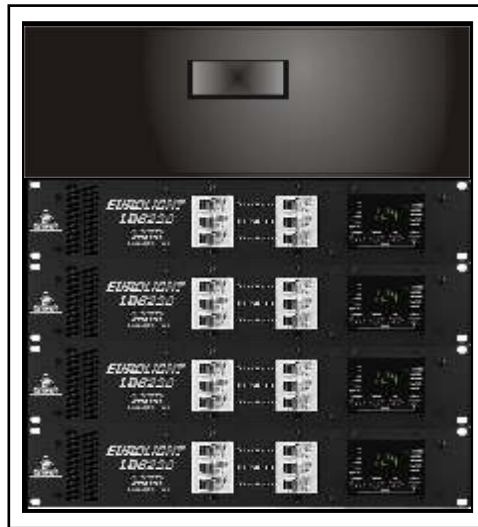

## Concert Lighting System 3

### TRUSS

---

SIDE VIEW

- 40 feet of 12 inch Global Truss
- 24 ETC Source Four PARs
- 24 Eurolight dimmer channels @ 1200 Watts each
- 200A single-phase Cam Lock input
- 4 Edison duplexes on four 20A Circuits
- 2 Lift Towers

### CONTROL

---

**LEPRECON 24/48 Channel Lighting Controller**  
48 individual DMX Channels or 24 channels and 24 scenes