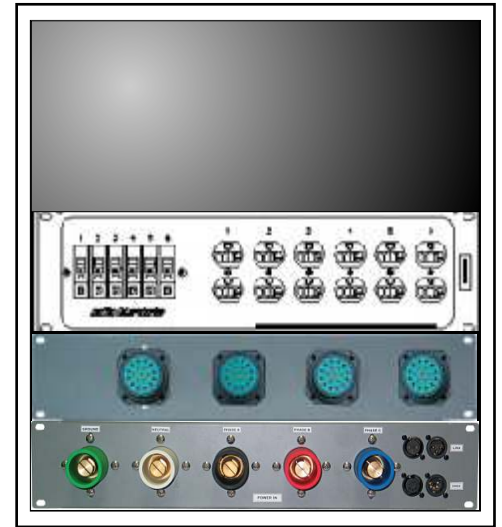

## Concert Lighting System 3

### TRUSS

---

SIDE VIEW

- 40 feet of 12 inch Global Truss
- 24 ETC Source Four PARs
- 24 Eurolight dimmer channels @ 1200 Watts each
- 200A single-phase Cam Lock input
- 4 Edison duplexes on four 20A Circuits
- 2 Lift Towers

### CONTROL

---

**LEPRECON 24/48 Channel Lighting Controller**  
48 individual DMX Channels or 24 channels and 24 scenes