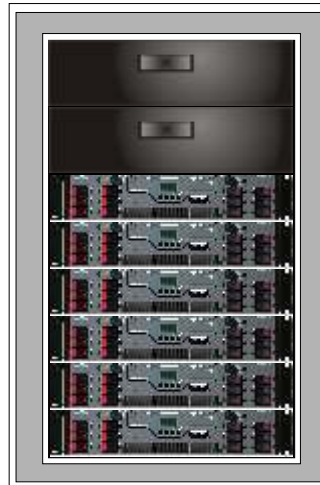

### TRUSS

SIDE VIEW

- 40 Feet of James Thomas pre-rigged double hung truss
- 60 PAR64 chrome fixtures
- 2 Genie ST25 lift towers or 2 one-ton chain motors
- 72 Lightronics dimmer channels @ 1200 Watts each
- 400A three-phase Cam Lock pass through
- 6 Edison duplexes on six 20A circuits