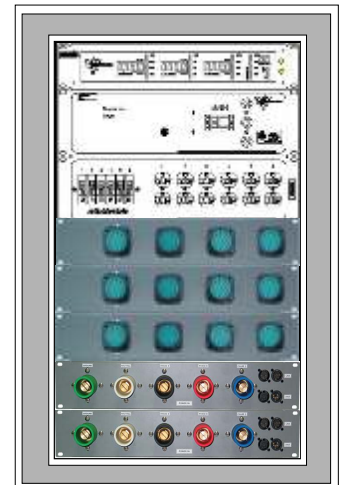

### TRUSS

SIDE VIEW

- 40 Feet of James Thomas pre-rigged double hung truss
- 60 PAR64 chrome fixtures
- 2 Genie ST25 lift towers or 2 one-ton chain motors
- 72 Lightronics dimmer channels @ 1200 Watts each
- 400A three-phase Cam Lock pass through
- 6 Edison duplexes on six 20A circuits